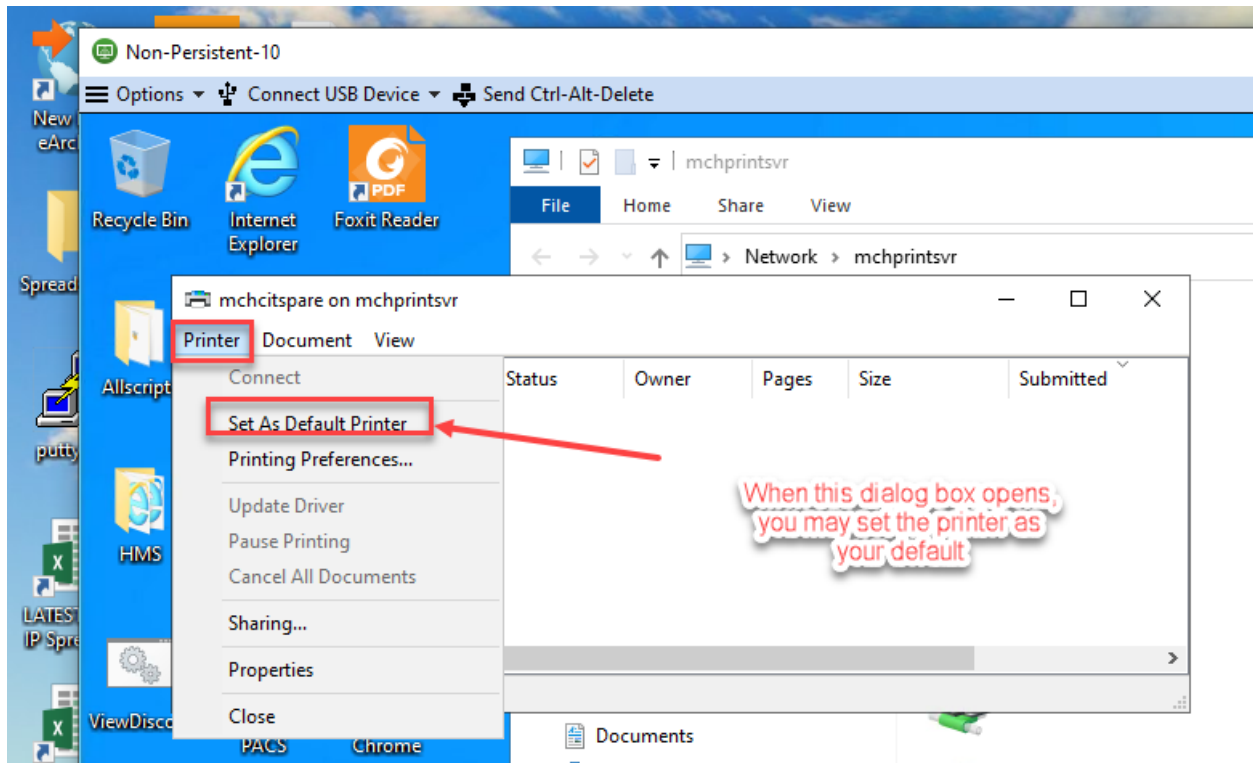

Signing Out of Window 10

(This was known as Logging out in Windows 7)