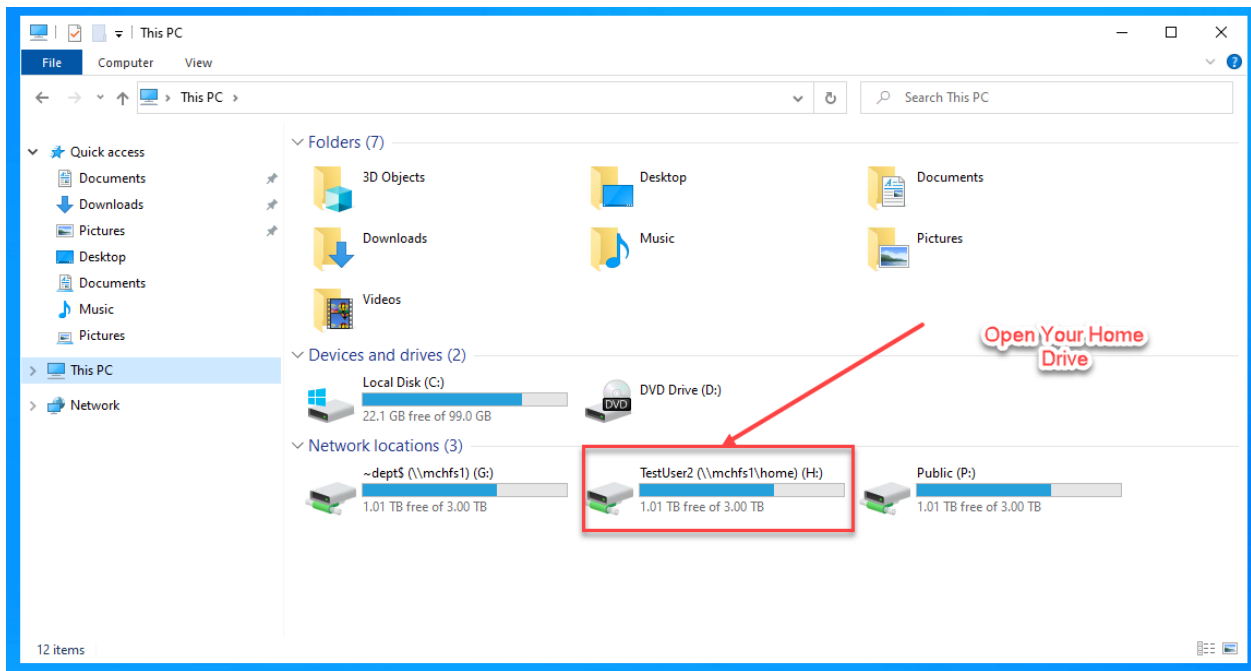

## Restoring Data in Windows 10

Navigate to File Explorer in Windows 10 to locate your saved data:

(You may then restore these items as needed)