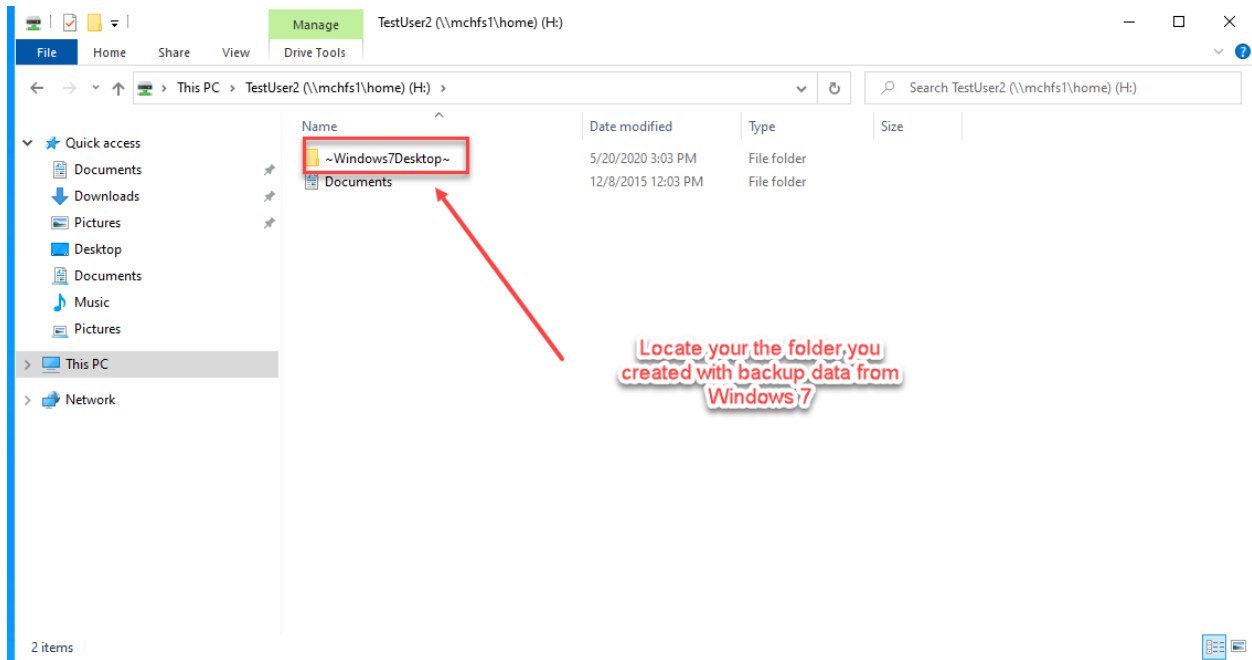

## Restoring Data in Windows 10

Navigate to File Explorer in Windows 10 to locate your saved data:

(You may then restore these items as needed)

## Adding Shortcuts to your Windows 10 desktop.

Your desktop will be pre-populated with some default shortcuts; however, if you are missing any, you may be able to add them from here:

P:\\_Icons

Non-Persistent-10