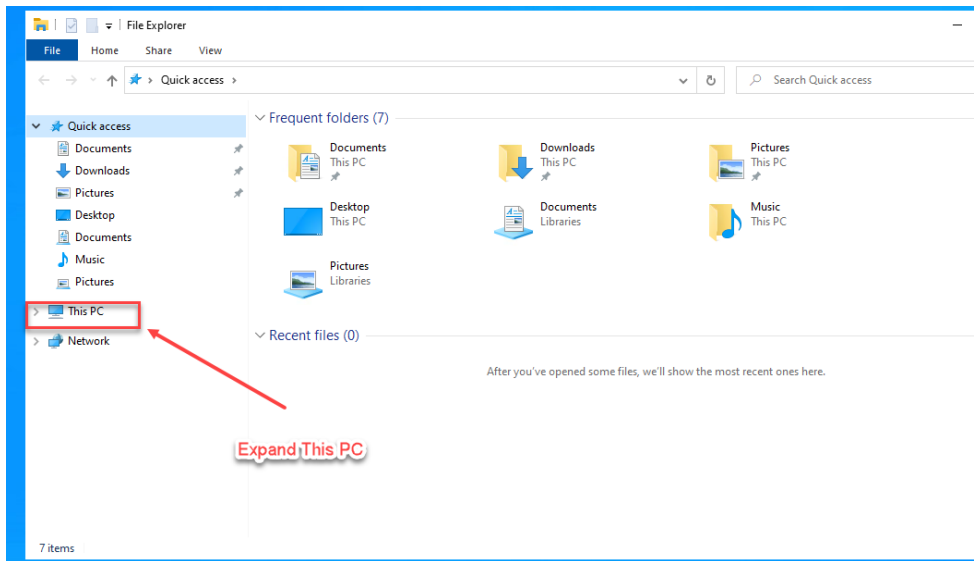

## Restoring Data in Windows 10

Navigate to File Explorer in Windows 10 to locate your saved data:

(You may then restore these items as needed)