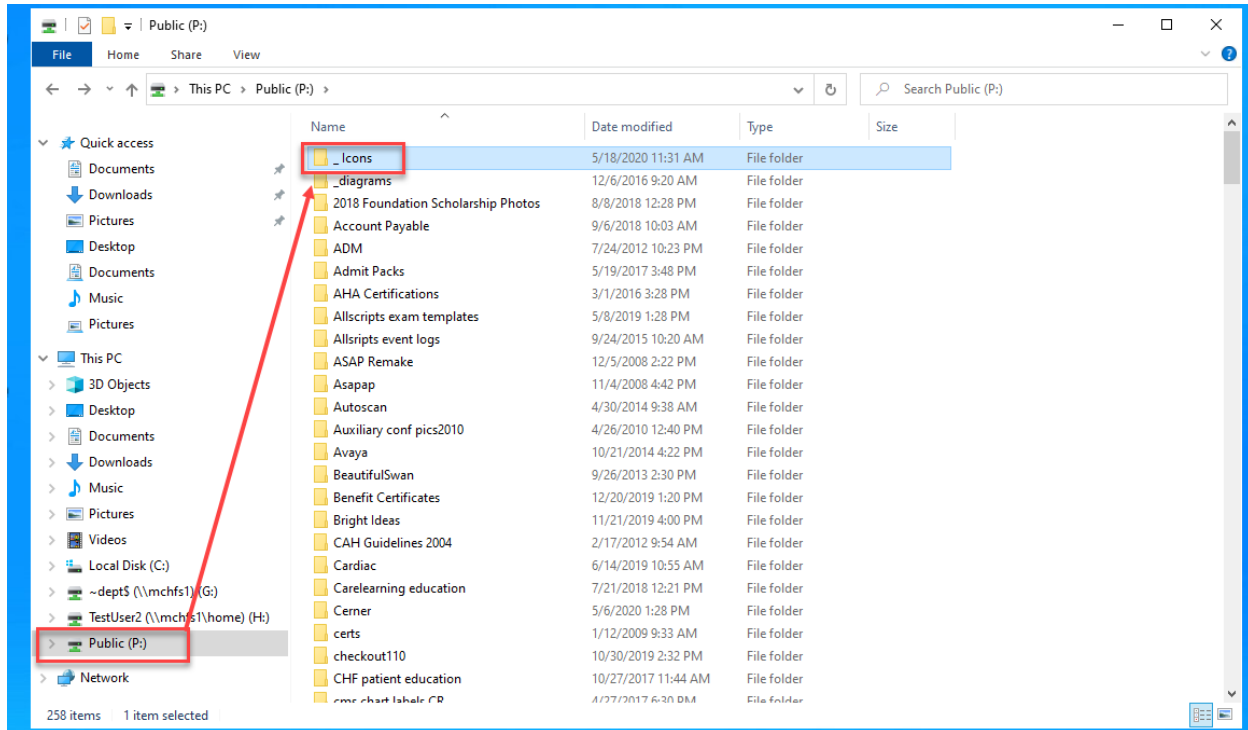

## Restoring Data in Windows 10

Navigate to File Explorer in Windows 10 to locate your saved data:

(You may then restore these items as needed)

## Adding Shortcuts to your Windows 10 desktop.

Your desktop will be pre-populated with some default shortcuts; however, if you are missing any, you may be able to add them from here:

P:\\_Icons

Non-Persistent-10